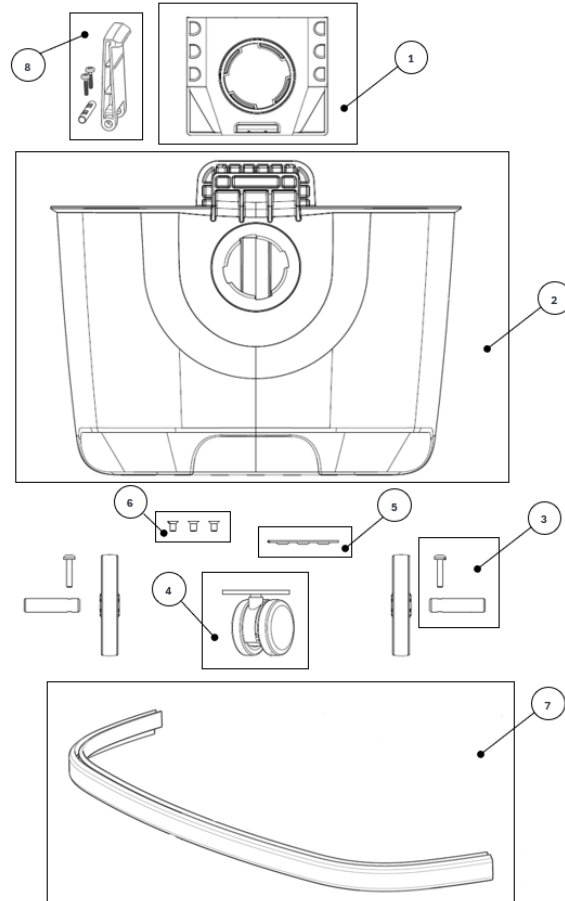

Pos.	Artikel-Nr.	Menge	Variante	Notes
1	559505301	1		
2	559505302	1	CONTAINER KIT FOR VP700	
3	559505303	1	SHAFT&SCREW KIT FOR VP700	
4	559505304	1	CASTOR WHEEL KIT FOR VP700	
5	55943945	1	RETAINING WASHER KIT FOR VP700	
6	55943946	1	CASTOR WHEEL SCREW KIT FOR VP700	
7	55943953	1		
8	55943960	1	CABLE HOOK KIT FOR VP700	
NS	55943947	1	SCREWS KIT FOR VP700 MACHINE