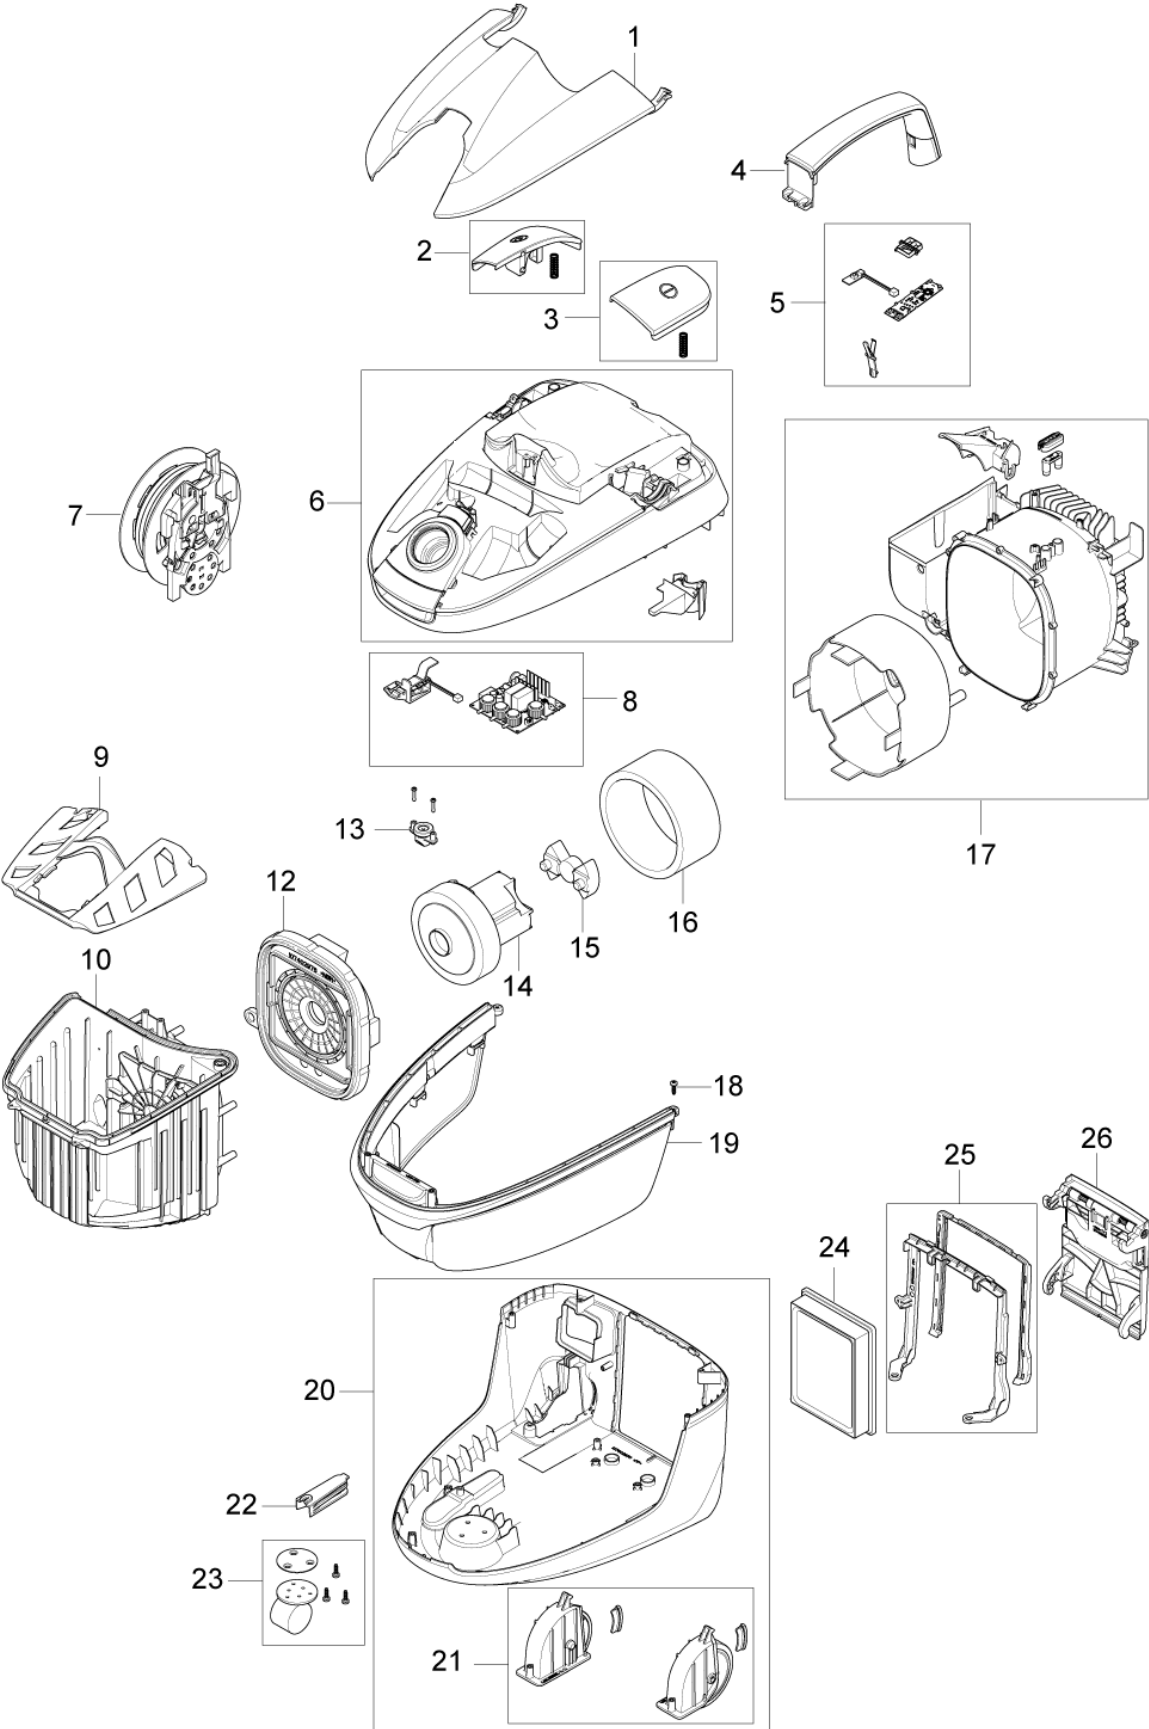

# Table of Contents

Nilfisk ELITE

<b>Overview</b>	<b>3</b>
<b>Accessories</b>	<b>6</b>
<b>Recommended Spare Parts</b>	<b>8</b>

# Overview

Nilfisk ELITE

05-04-2015

Part List ID

ELI1E02

4

Pos	Part no.	Qty	Description
0	107411601	1	10PCS ELITE COMMON BOX
0	107412961	1	ERP 10PCS ELITE COMMON BOX
1	107409823	1	ACCESSORY COVER BLACK
1	107409824	1	ACCESSORY COVER GREY
1	107409825	1	ACCESSORY COVER DARK BLUE
1	107409826	1	ACCESSORY COVER SKY BLUE
1	107409827	1	ACCESSORY COVER SILVER
1	107409828	1	ACCESSORY COVER RED
1	107409829	1	ACCESSORY COVER WHITE
2	107409822	1	CORD REW BUTTON BLACK
2	107409994	1	CORD REW BUTTON GREY
2	107409995	1	CORD REWIND BUTTON ABS
2	107409996	1	CORD REW BUTTON SKY BLUE
2	107409997	1	CORD REW BUTTON SILVER
2	107409998	1	CORD REW BUTTON RED
2	107409999	1	CORD REW BUTTON WHITE
3	107409821	1	ON/OFF BUTTON BLACK
3	107409988	1	ON/OFF BUTTON GREY
3	107409989	1	ON/OFF BUTTON DARK BLUE
3	107409990	1	ON/OFF BUTTON SKY BLUE
3	107409991	1	ON/OFF BUTTON SILVER
3	107409992	1	ON/OFF BUTTON RED
3	107409993	1	ON/OFF BUTTON WHITE
4	107409830	1	HANDLE
5	107409831	1	PCBA FOR HANDLE
6	107409814	1	TOP COVER AND INLET BLACK
6	107409815	1	TOP COVER AND INLET GREY
6	107409816	1	TOP COVER AND INLET DARK BLUE
6	107409817	1	TOP COVER AND INLET SKY BLUE
6	107409818	1	TOP COVER AND INLET SILVER
6	107409819	1	TOP COVER AND INLET RED
6	107409820	1	TOP COVER AND INLET WHITE
7	107409841	1	10M CORD REWIND CN
7	107409842	1	10M CORD REWIND EU
7	107409843	1	10M CORD REWIND AUS/NZ
8	107409840	1	MAIN PCBA
9	107409833	1	DUST BAG HOLDER
10	107409832	1	DUST COMPARTMENT
12	107409987	1	INLET GASKET
13	107409834	1	VACUUM VALVE CLASSIC
13	107409835	1	VACUUM VALVE COMFORT/SUPERIOR
14	107409836	1	MOTOR 1900W
14	107409837	1	MOTOR 1500W