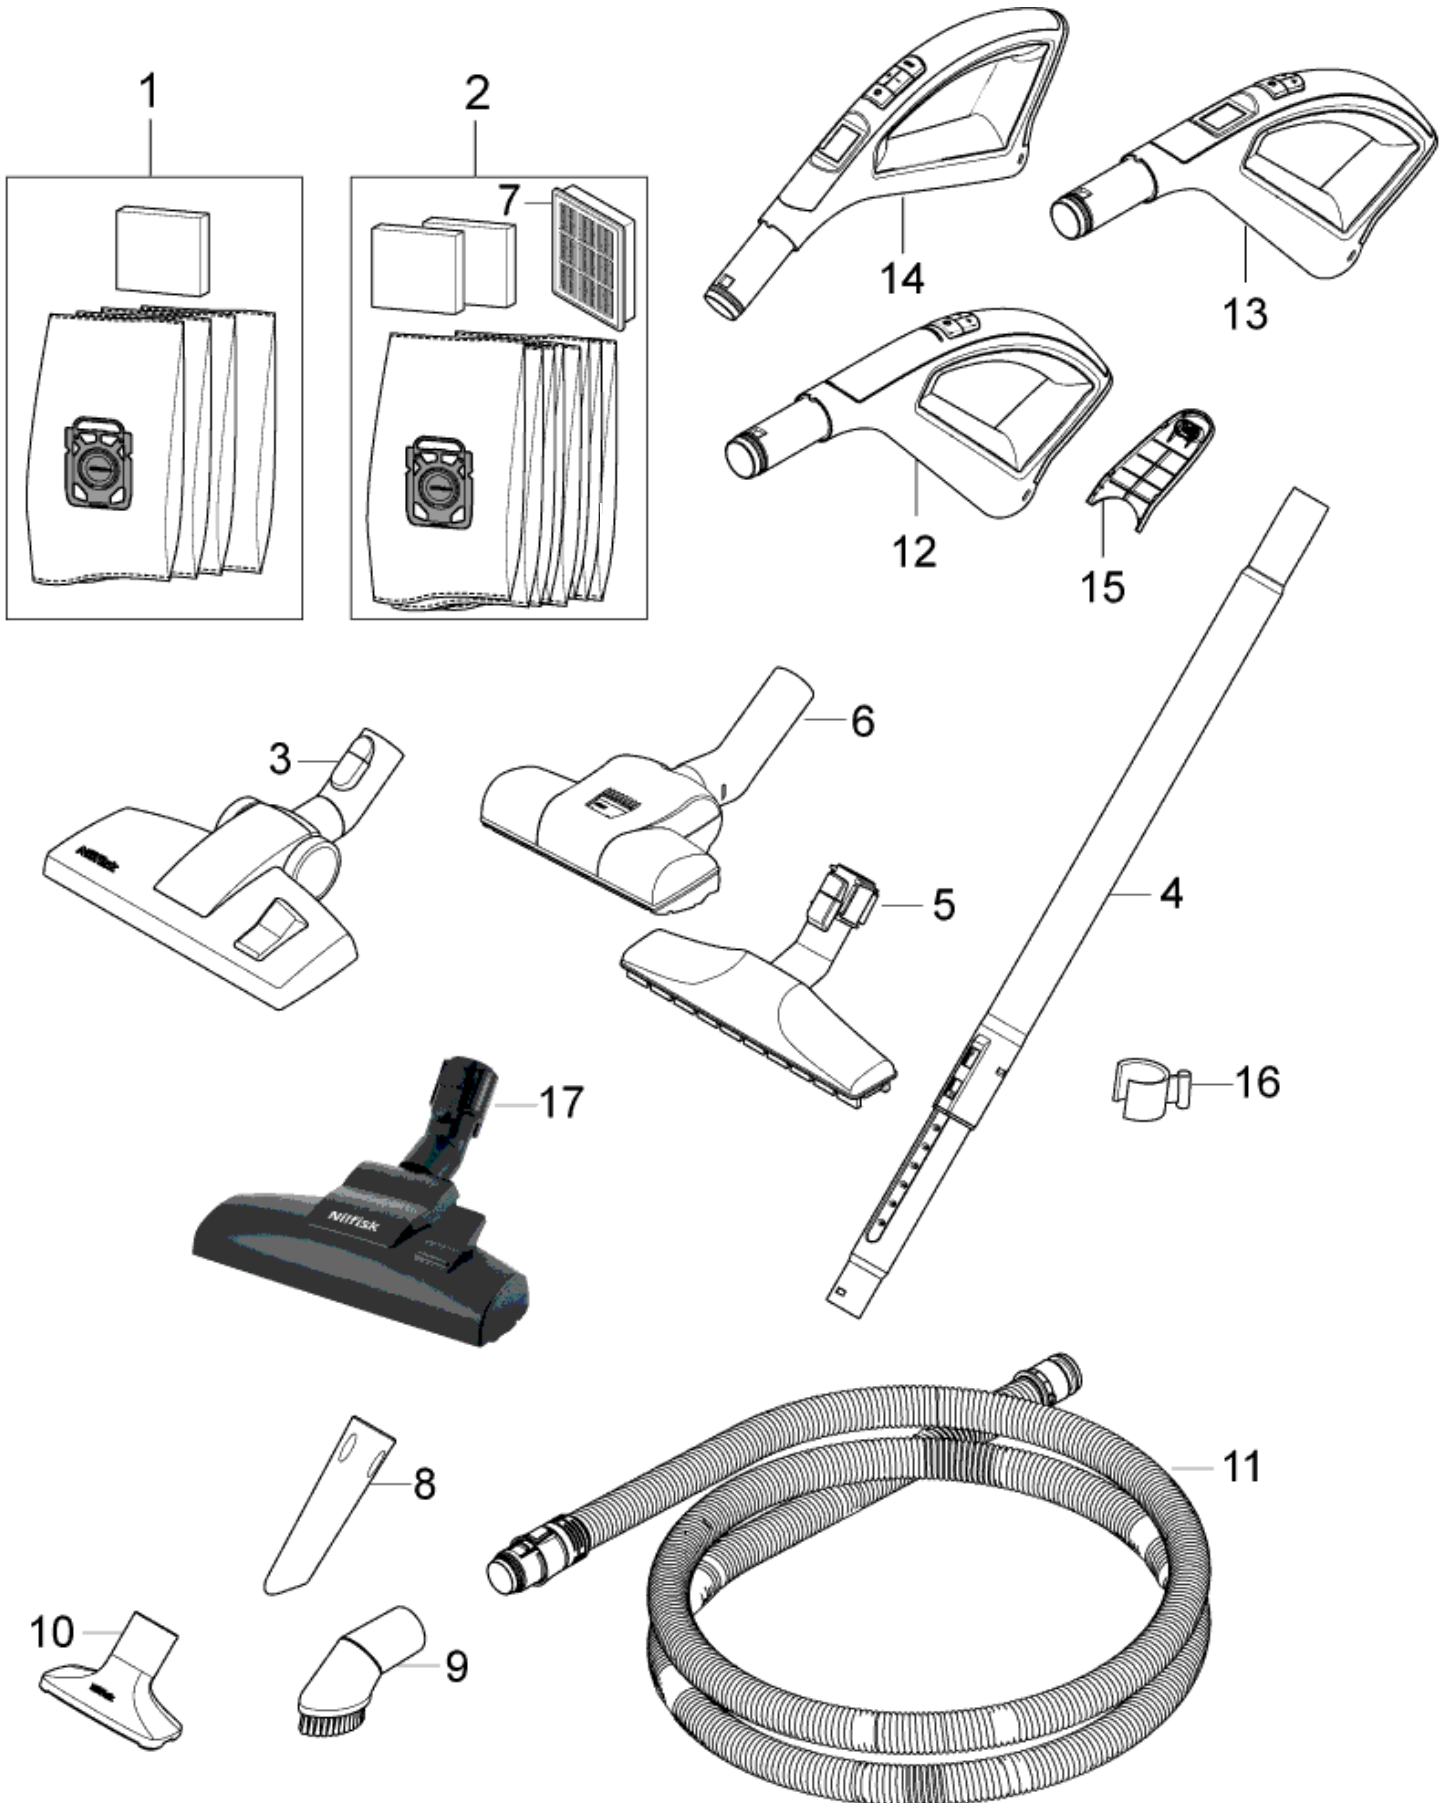

Accessories

Nilfisk ELITE

05-04-2015

Part List ID ELITE04

6

Accessories

Nilfisk ELITE

05-04-2015

Part List ID

ELI1E04

7

Pos	Part no.	Qty	Description
1	107407940	1	ULTRA DUSTBAGS FOR ELITE,EXTREME,KING
2	107407952	1	STARTER KIT ELITE W.ULTRA DUST
3	107409850	1	COMBI NOZZLE NE10 32MM BLACK
4	107409851	1	TELESCOPIC TUBE 32MM ALUMINIUM
5	107409852	1	NOZZLE HARDFLOOR 32MM BLACK
6	107409853	1	TURBO NOZZLE 32MM BLACK 280MM
7	107409854	1	HEPA FILTER H14 CPL
8	107409855	1	CREVICE NOZZLE 32MM BLACK TPE
9	107409856	1	BRUSH NOZZLE 32MM BLACK PP
10	107409857	1	UPHOLSTRY NOZZLE 32MM BLACK PP
11	107410298	1	CONICAL HOSE D32-D38 L2000
12	107410295	1	NILFISK ELITE BENT END
13	107410296	1	NILFISK ELITE BENT END W AUTO
14	107410297	1	NILFISK ELITE BENT END W DISPL
15	107409105	1	BATTERY CAP FOR BENT END
16	147 0585 500	1	PARKING CLIP BLACK
17	107413006	1	C Nozzle Eco Bravo Elite