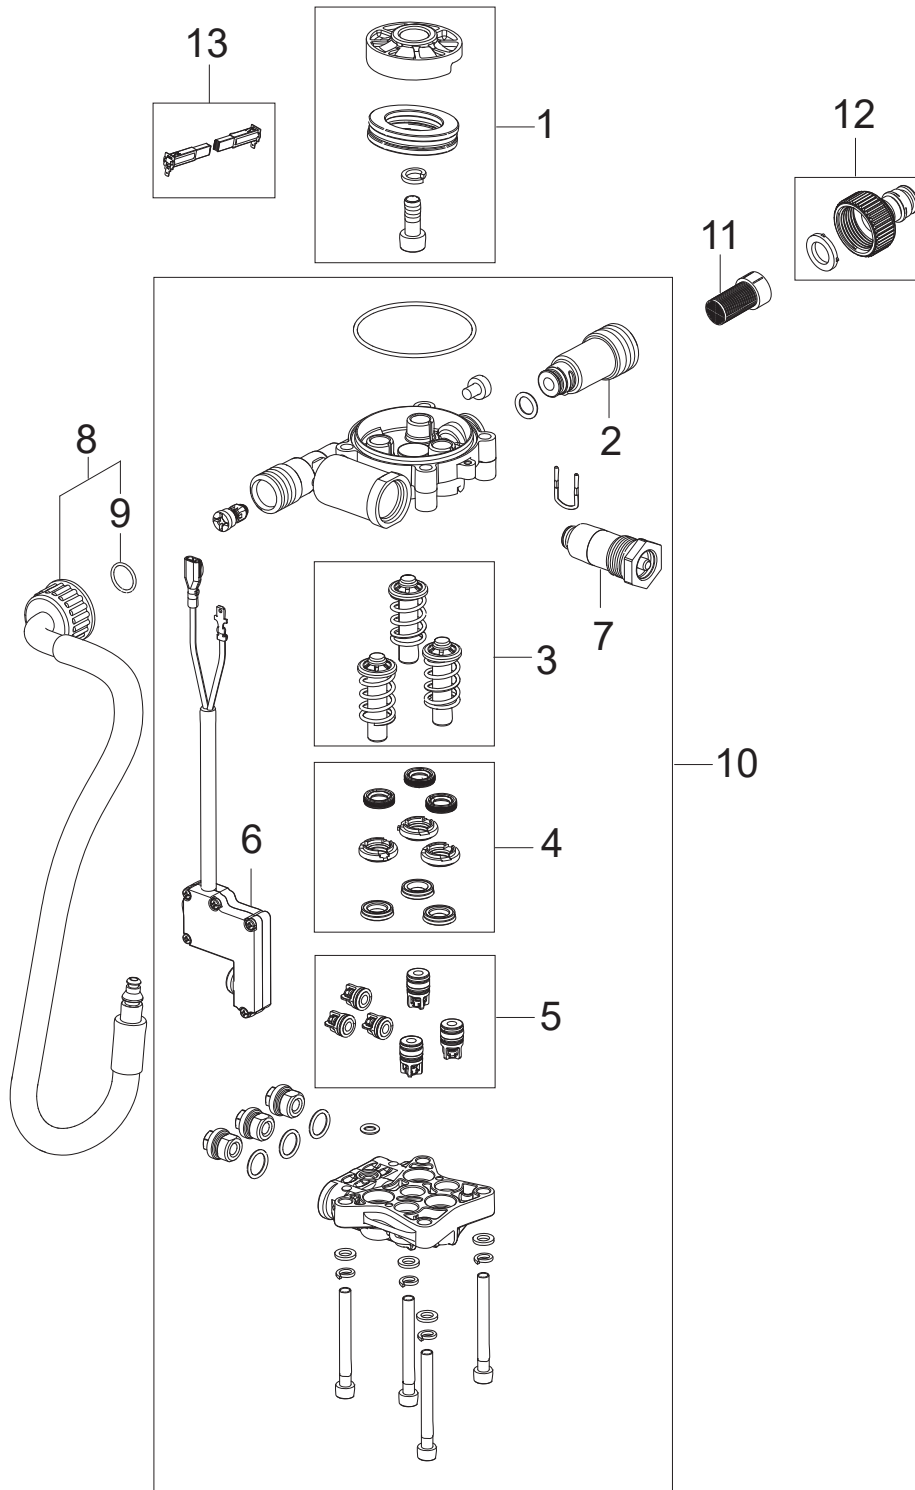

PARTS LIST

2022.07.06

TABLE OF CONTENTS

Overview	1
Motor pump	3
Hose reel	5

Pos.	Artikel-Nr.	Menge	Variante	Notes
1	128501529	1	SWITCH KNOB CORE 125 140IH	
2	128501534	1	MOTOR COVER SWITCH COVER 140 IH	
3	128501536	1	PCBA WIRELESS GUN MOTOR CONTROL140 IH	
4	128501537	1	PCBA NEO WIRELESS MACHINE 140 IH	
5	128501539	1	MAIN SWITCH 125 140 IHPC	
6	128501584	1	FOAM - MOTOR COVER 140 140IH	
7	128501543	1	POWER CABLE 130 140 140IH EU	
7	128501544	1	POWER CABLE 130 140 140IH UK	[1]
9	128501545	1	FOOT SUPPORT	
10	128501553	1	GUN AND LANCE HOLDER 140 140IHPC	
11	128501555	2	WHEEL WITH AXLE 140	
12	128501556	1	CORE CABLE HOOKS 125 130 140 140IH	
13	128501550	1	CABINET PARTS 140IH	
14	128501573	1	HANDLE CORE 140 140IHPC	
15	128500859	1	PowerGrip Pistole	
16	126481134	1	STRAHLROHR G3 C&C	
17	128501153	1	Düse Powerspeed C&C	
18	128500076	1	C&C TORNADO	
19	128501571	1	CLEANING NEEDLE-140 140IHPC	
20	128501428	1	ULTRA FLEX HOSE 8M INTERNAL HOSE REEL	
21	6411221	1	O-Ringe 20 Stück	
22	128501566	1	FOAM SPRAYER COMPLETE	
23	128501572	1	1 CAPACITOR AND 2 EMC COILS	
24	128501586	1	SOFT TEXTILE HOSE-STOPPER SP	
NS	128501334	1	10 PCS 4C BOX CORE 140 POWER CONTROL IH	

Part Notes:

[1] - HK

Pos.	Artikel-Nr.	Menge	Variante	Notes
1	31001132	1	WOBBLE DISC KIT - 9.0 DEGREES	
2	31000791	1	WATER INLET PLASTIC	
3	128501521	1	PUMP PISTON KIT P117	
4	31000516	1	SEALING KIT	
5	31000518	1	VALVE KIT	
6	128501522	1	MICRO SWITCH P08	
7	128501524	1	START STOP SYSTEM P117	
8	128501526	1	INTERNAL HOSE HP	
9	128501527	1	GASKET	
10	128501578	1	PUMP KIT P117	
11	128501528	1	WATER FILTER SP	
12	128501520	1	WATER INLET MALE COUPLING	
13	31000833	1	CARBON BRUSH KIT 2 PCS HEIGHT 11.4MM	

Hose reel

Core 140-8 In Hand Powercontrol - PCA

2020.08.21

2020.10.15

Pos.	Artikel-Nr.	Menge	Variante	Notes
1	128501579	1	HANDLE GRIP	
2	128501580	1	HOSE REEL COVERS AND AXLE	
3	128501581	1	HOSE REEL SUPPORT	
4	128501582	1	ADAPTER SYSTEM	
5	128501583	1	GASKETS FOR ADAPTER SYSTEM	