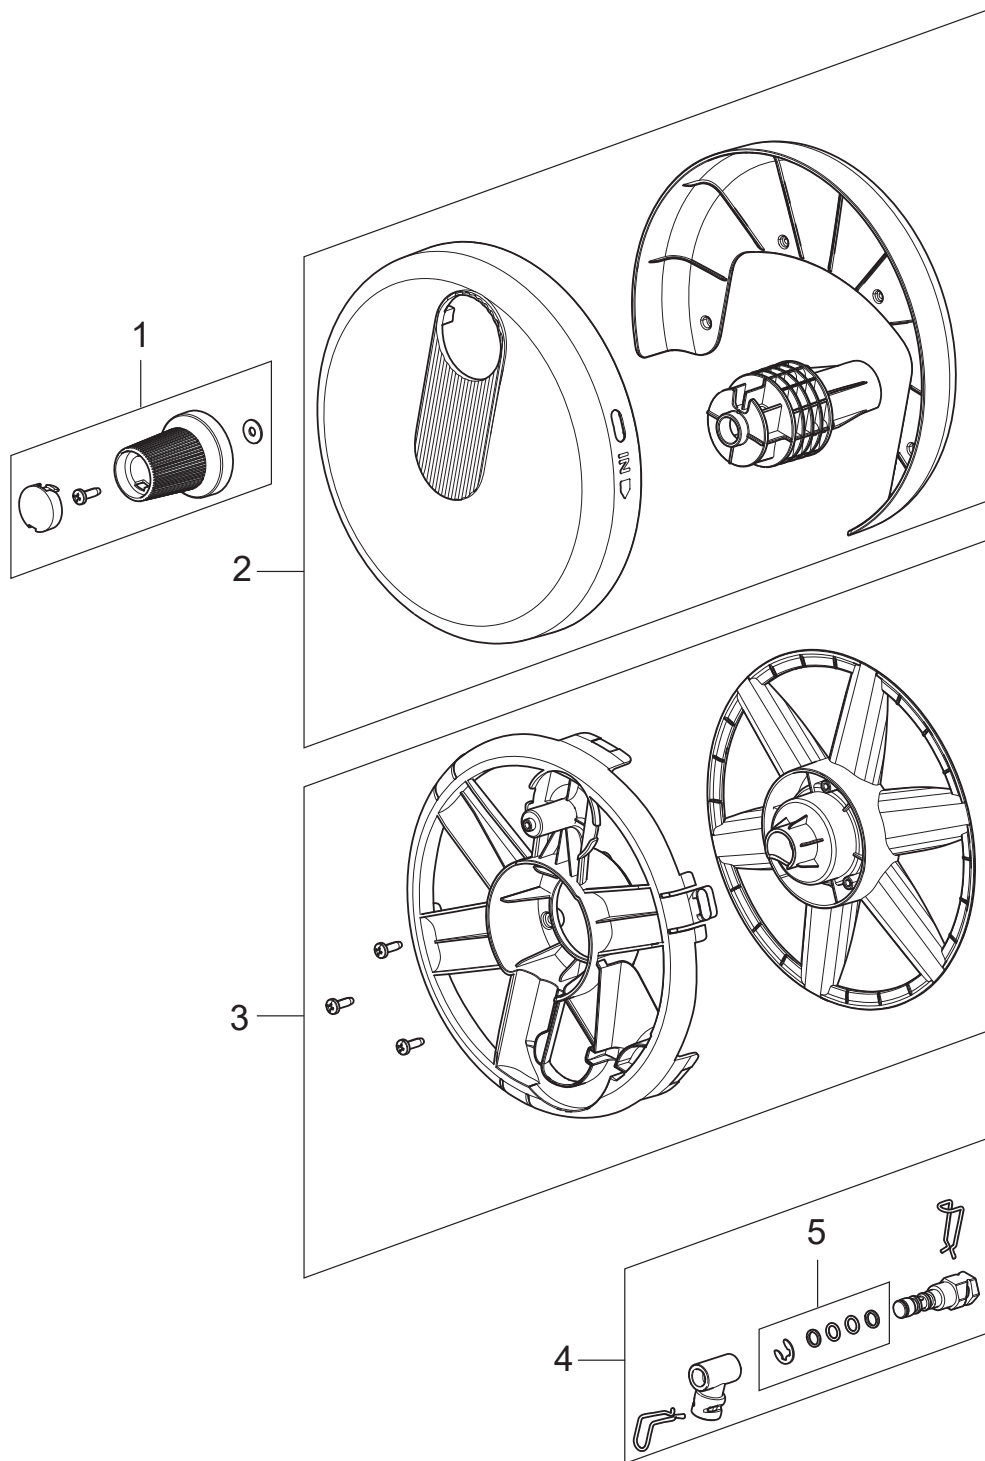

PARTS LIST

2022.07.06

TABLE OF CONTENTS

Overview	1
Motor pump	3
Hose reel	5

Pos.	Artikel-Nr.	Menge	Variante	Notes
1	128501529	1	SWITCH KNOB CORE 125 140IH	
2	128501534	1	MOTOR COVER SWITCH COVER 140 IH	
3	128501536	1	PCBA WIRELESS GUN MOTOR CONTROL140 IH	
4	128501537	1	PCBA NEO WIRELESS MACHINE 140 IH	
5	128501539	1	MAIN SWITCH 125 140 IHPC	
6	128501584	1	FOAM - MOTOR COVER 140 140IH	
7	128501543	1	POWER CABLE 130 140 140IH EU	
7	128501544	1	POWER CABLE 130 140 140IH UK	[1]
9	128501545	1	FOOT SUPPORT	
10	128501553	1	GUN AND LANCE HOLDER 140 140IHPC	
11	128501555	2	WHEEL WITH AXLE 140	
12	128501556	1	CORE CABLE HOOKS 125 130 140 140IH	
13	128501550	1	CABINET PARTS 140IH	
14	128501573	1	HANDLE CORE 140 140IHPC	
15	128500859	1	PowerGrip Pistole	
16	126481134	1	STRAHLROHR G3 C&C	
17	128501153	1	Düse Powerspeed C&C	
18	128500076	1	C&C TORNADO	
19	128501571	1	CLEANING NEEDLE-140 140IHPC	
20	128501428	1	ULTRA FLEX HOSE 8M INTERNAL HOSE REEL	
21	6411221	1	O-Ringe 20 Stück	
22	128501566	1	FOAM SPRAYER COMPLETE	
23	128501572	1	1 CAPACITOR AND 2 EMC COILS	
24	128501586	1	SOFT TEXTILE HOSE-STOPPER SP	
NS	128501334	1	10 PCS 4C BOX CORE 140 POWER CONTROL IH	

Part Notes:

[1] - HK

Pos.	Artikel-Nr.	Menge	Variante	Notes
1	31001132	1	WOBBLE DISC KIT - 9.0 DEGREES	
2	31000791	1	WATER INLET PLASTIC	
3	128501521	1	PUMP PISTON KIT P117	
4	31000516	1	SEALING KIT	
5	31000518	1	VALVE KIT	
6	128501522	1	MICRO SWITCH P08	
7	128501524	1	START STOP SYSTEM P117	
8	128501526	1	INTERNAL HOSE HP	
9	128501527	1	GASKET	
10	128501578	1	PUMP KIT P117	
11	128501528	1	WATER FILTER SP	
12	128501520	1	WATER INLET MALE COUPLING	
13	31000833	1	CARBON BRUSH KIT 2 PCS HEIGHT 11.4MM	

Hose reel

Core 140-8 In Hand Powercontrol - PCA

2020.08.21

2020.10.15

Pos.	Artikel-Nr.	Menge	Variante	Notes
1	128501579	1	HANDLE GRIP	
2	128501580	1	HOSE REEL COVERS AND AXLE	
3	128501581	1	HOSE REEL SUPPORT	
4	128501582	1	ADAPTER SYSTEM	
5	128501583	1	GASKETS FOR ADAPTER SYSTEM	